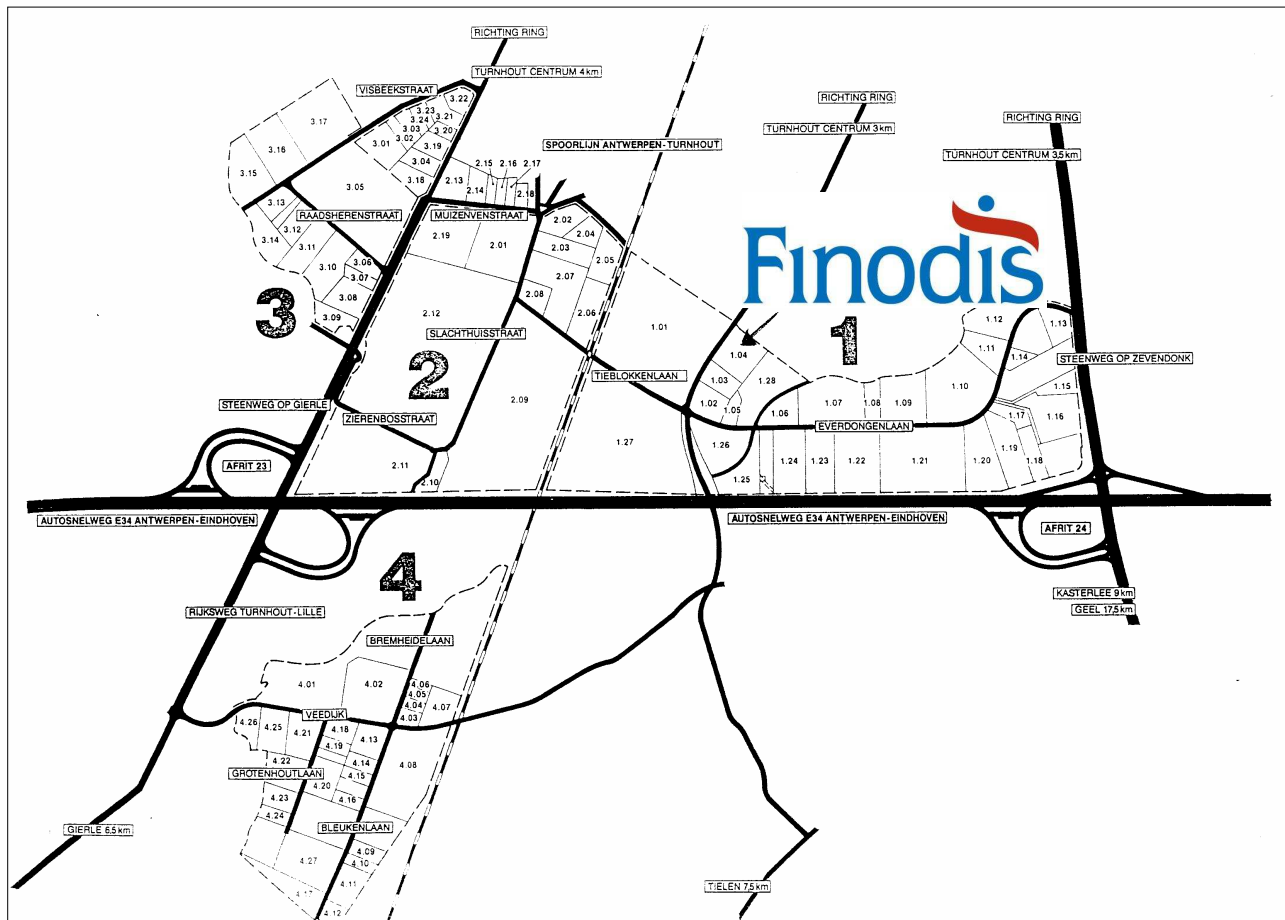

# Route Description to Finodis

## Coming from direction Antwerp:

On the motorway E34 (Antwerp – Turnhout/Eindhoven) take exit nr. 24 Turnhout Centrum. At the end of the exit, turn left, towards direction Turnhout. At the first traffic lights, turn left (you are now on the Everdongenlaan) – as an indication: on the left corner you will see the furniture shop “Meubelambacht”. At the next crossroad (without traffic lights), turn right and you are on the Steenweg op Tielens.

## Coming from direction Eindhoven:

On the motorway E34 (Antwerp – Turnhout/Eindhoven) take exit nr. 24 Turnhout Centrum. At the end of the exit, turn right, towards direction Turnhout. At the first traffic lights, turn left (you are now on the Everdongenlaan) – as an indication: on the left corner you will see the furniture shop “Meubelambacht”. At the next crossroad (without traffic lights), turn right and you are on the Steenweg op Tielens.

## Route description coming from the E313:

On the E313 take exit Geel-West, and follow direction Turnhout (Kasterlee). Remain following direction Turnhout until crossing the E34 (bridge). At the first traffic lights, turn left (you are now on the Everdongenlaan) – as an indication: on the left corner you will see the furniture shop “Meubelambacht”. At the next crossroad (without traffic lights), turn right and you are on the Steenweg op Tielens.